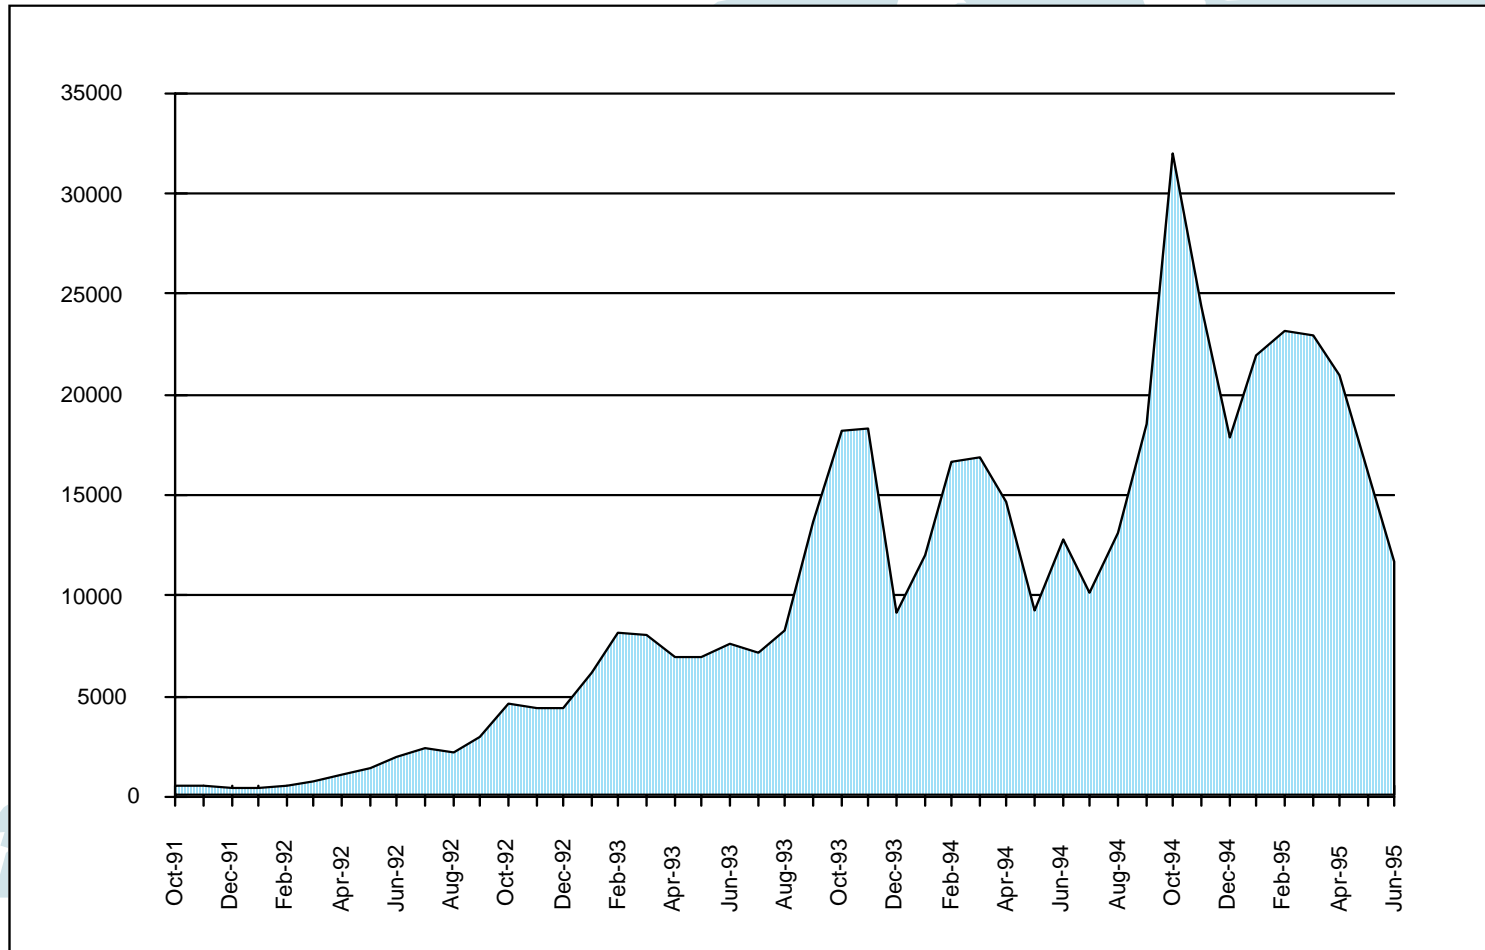

Number of Organisations, European and non-European

Number of Directory System Agents (DSAs), European and non-European

Number of DE logins per month Oct 91 - June 95

The Goals

- **Bigger:** more information
 - Commercial organisations
 - Small organisations
- **Better:** improve quality
 - A Service needs Service Level Agreements!
 - Coverage
 - Correctness
 - Response time