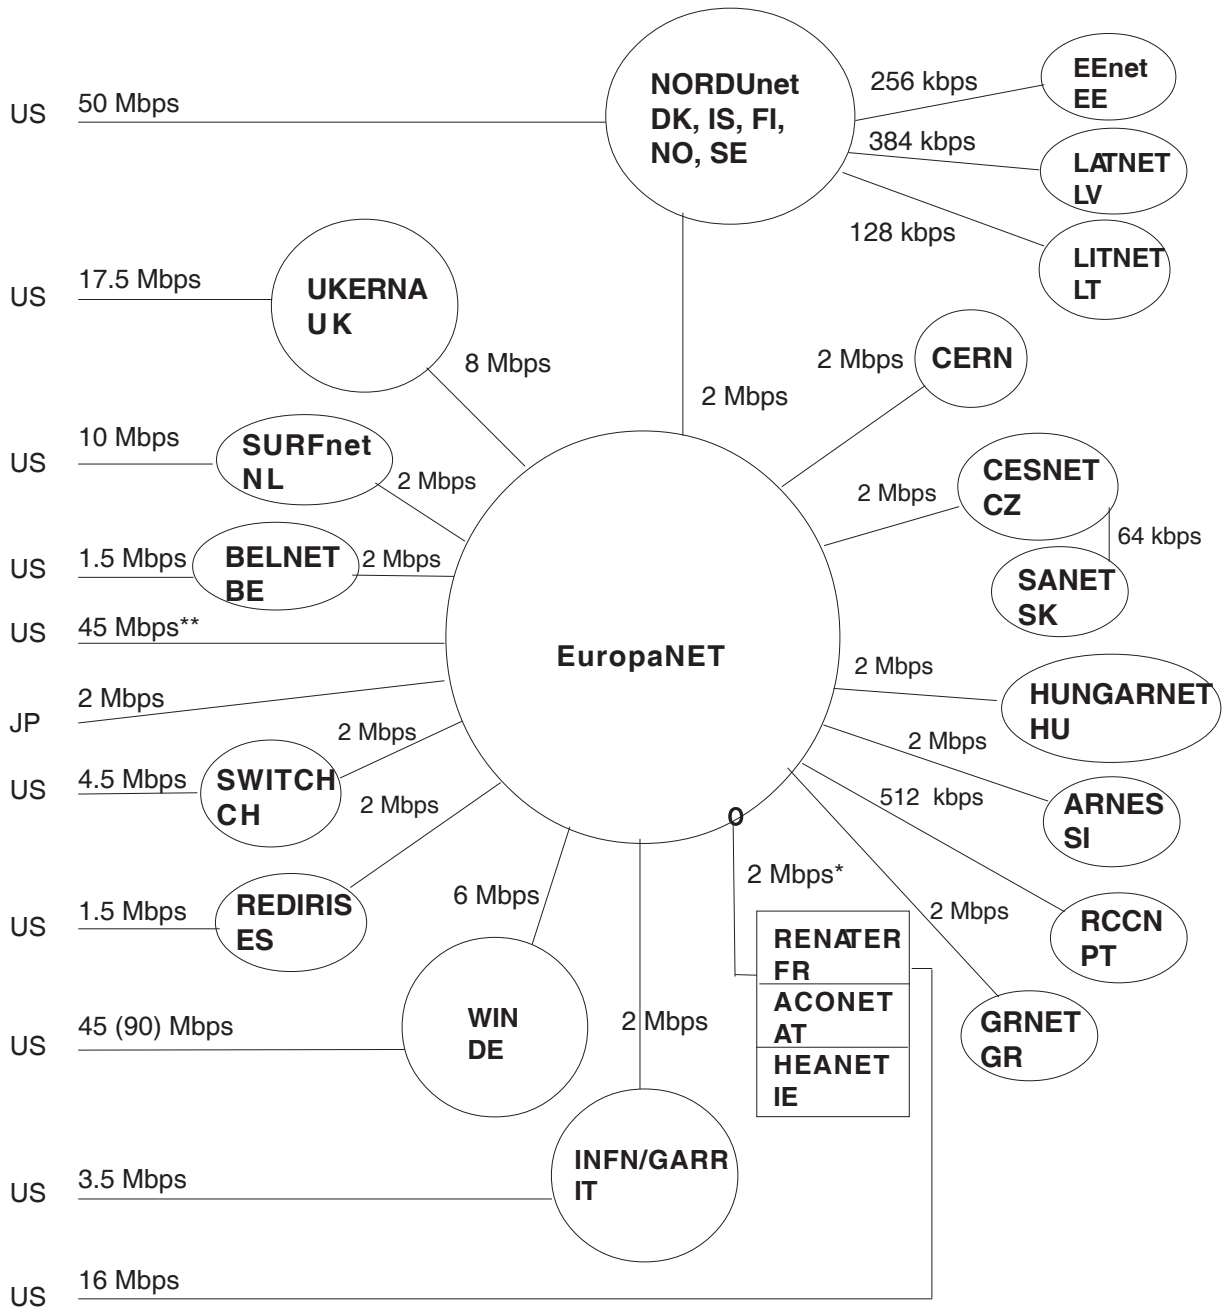

# European and Intercontinental connectivity of European research networks

January 1997

\* Connected via a gateway in Geneva

\*\* Shared with BT's commercial customers