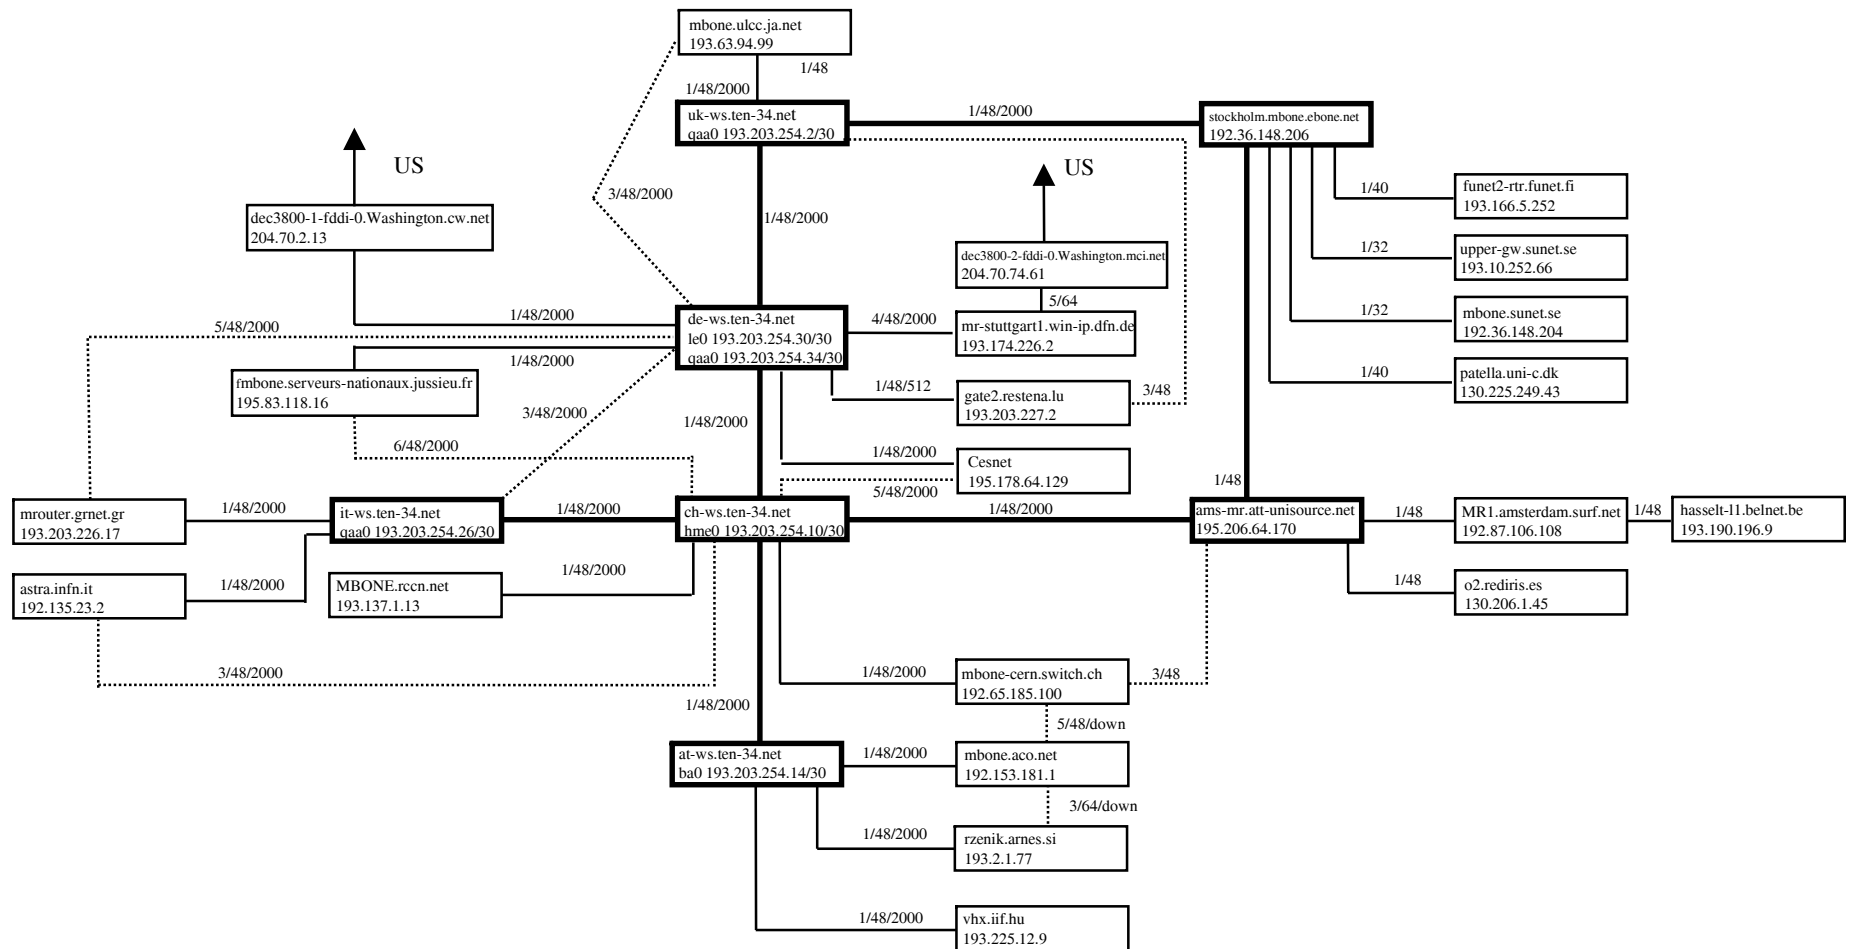

TEN-34 MBONE Topology

16. November 1998

- TEN-34 backbone tunnels
- user tunnels
-** back-up tunnels