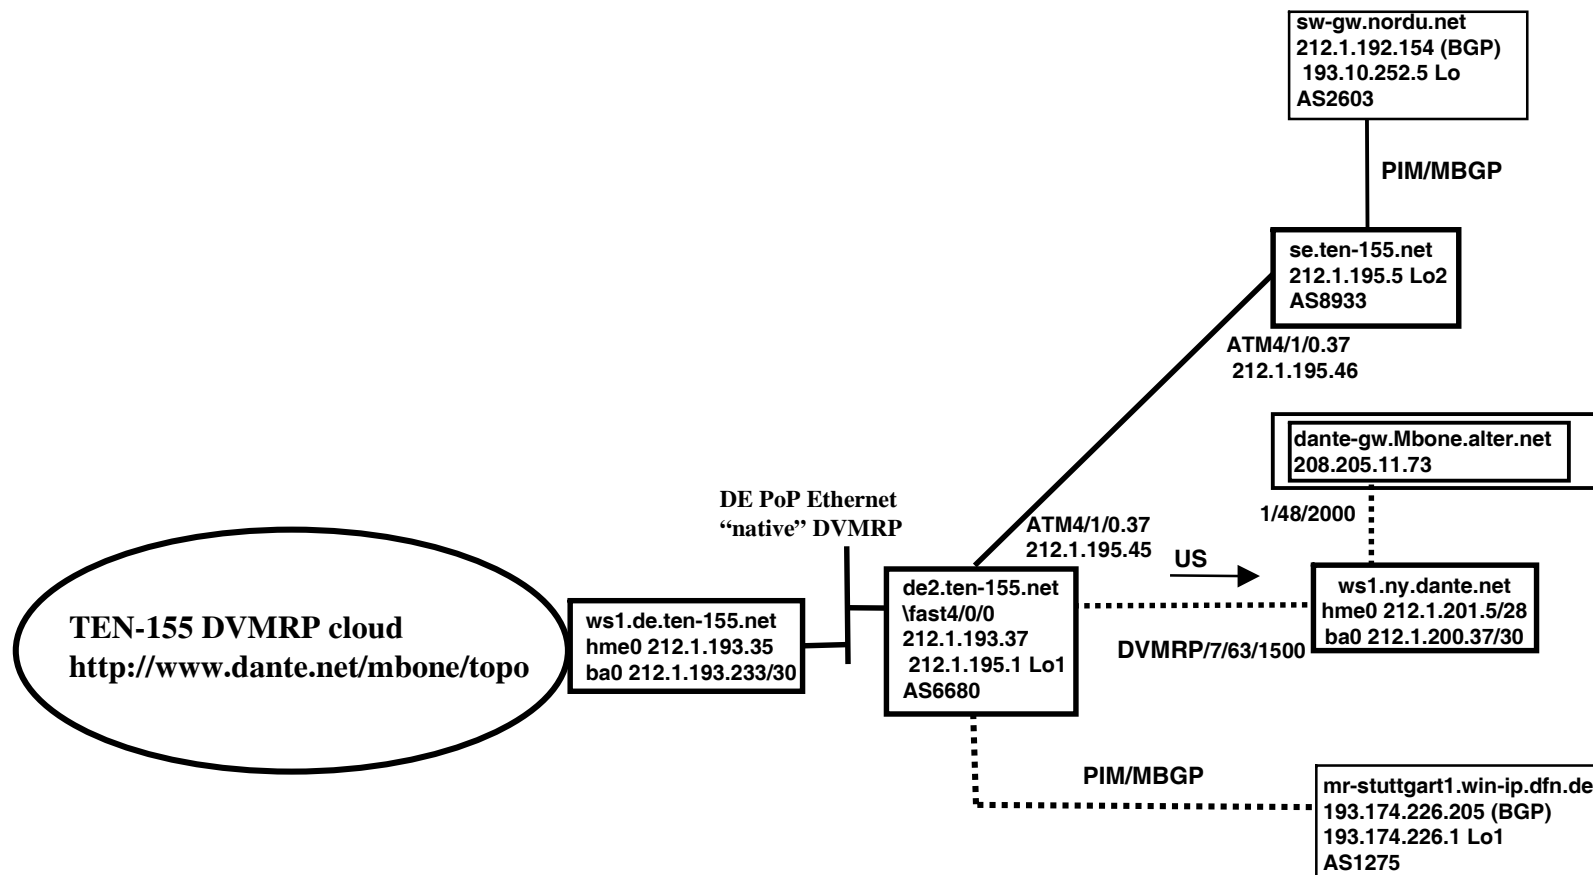

TEN-155 Multicast Topology

18. May 1999

- backbone native multicast ATM PVCs
- native user access
- tunneled user access

mail changes to: nep@dante.org.uk