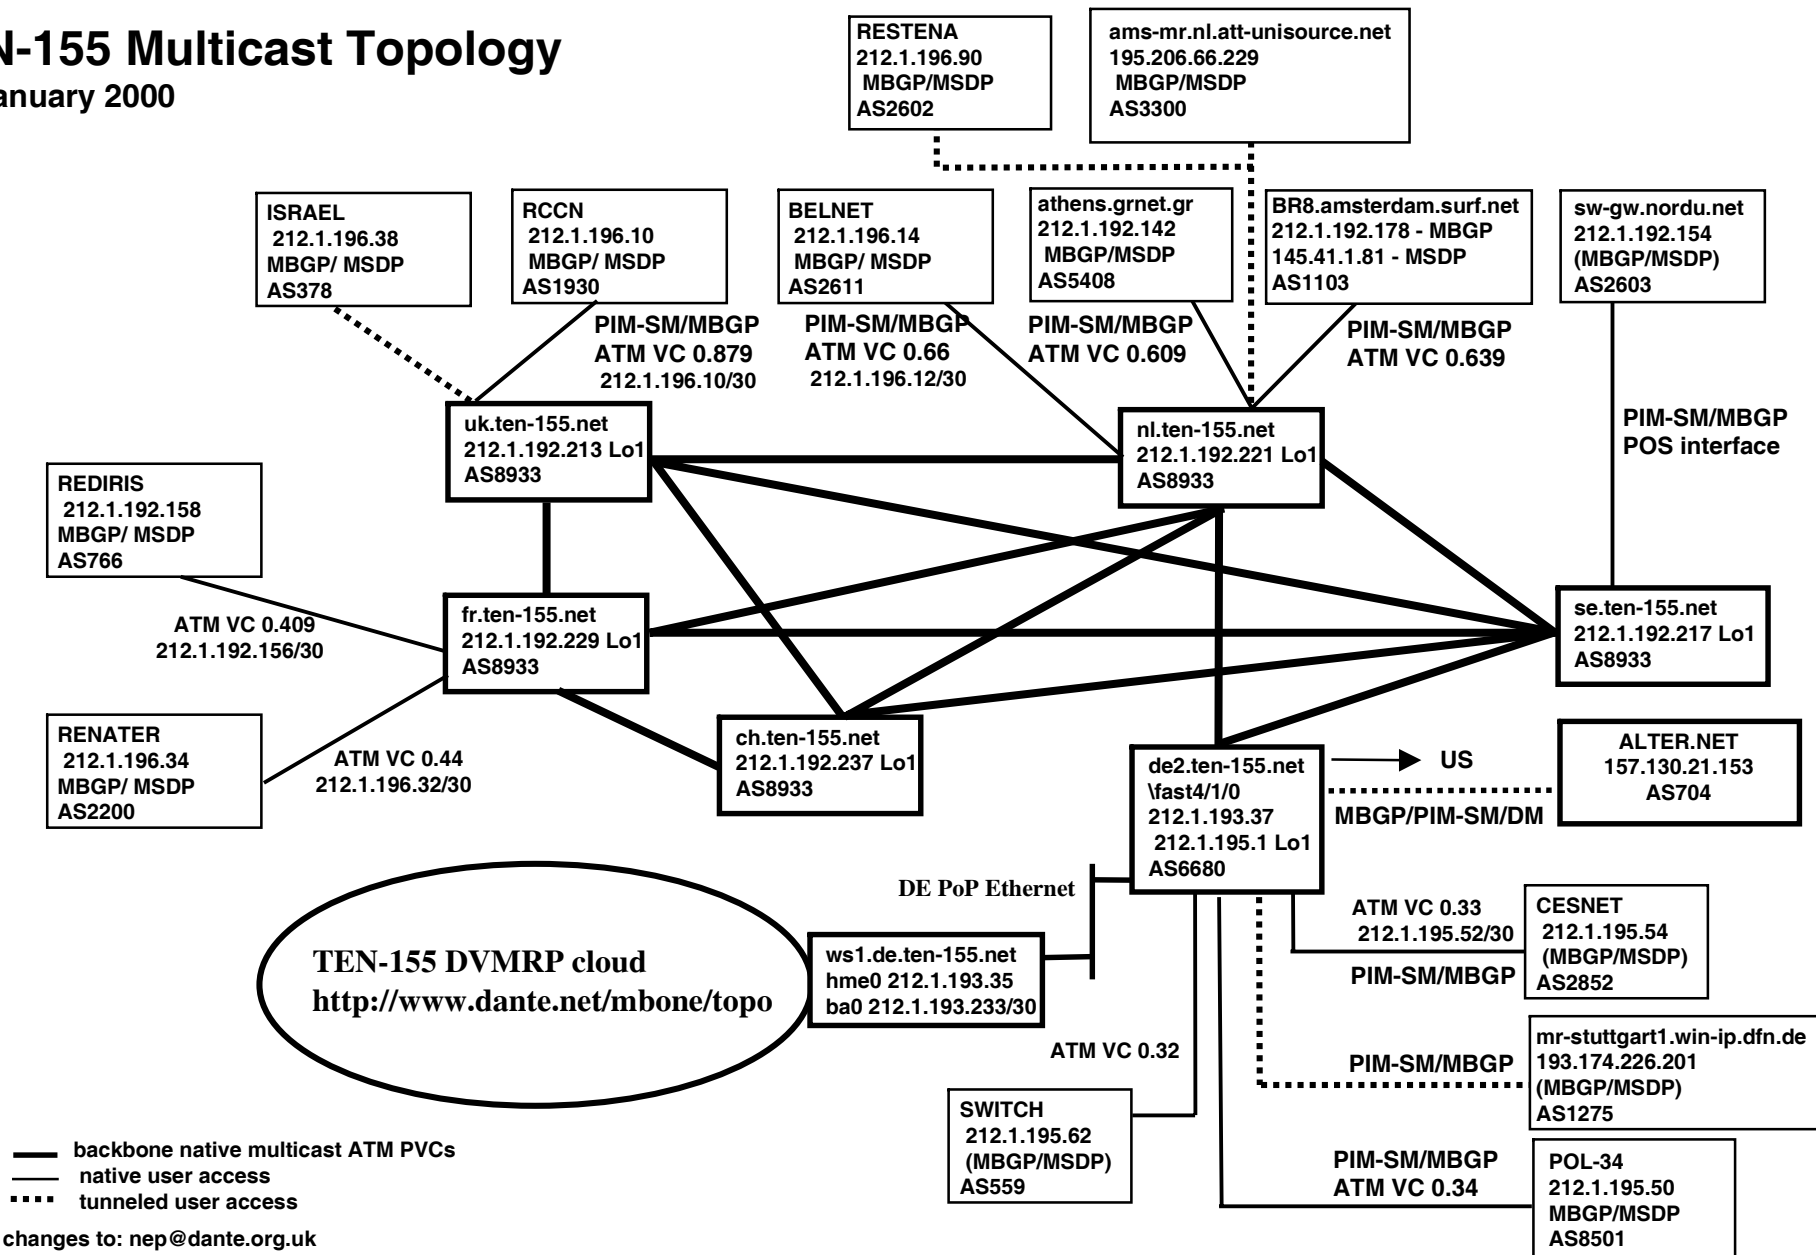

TEN-155 Multicast Topology

13. January 2000

mail changes to: nep@dante.org.uk