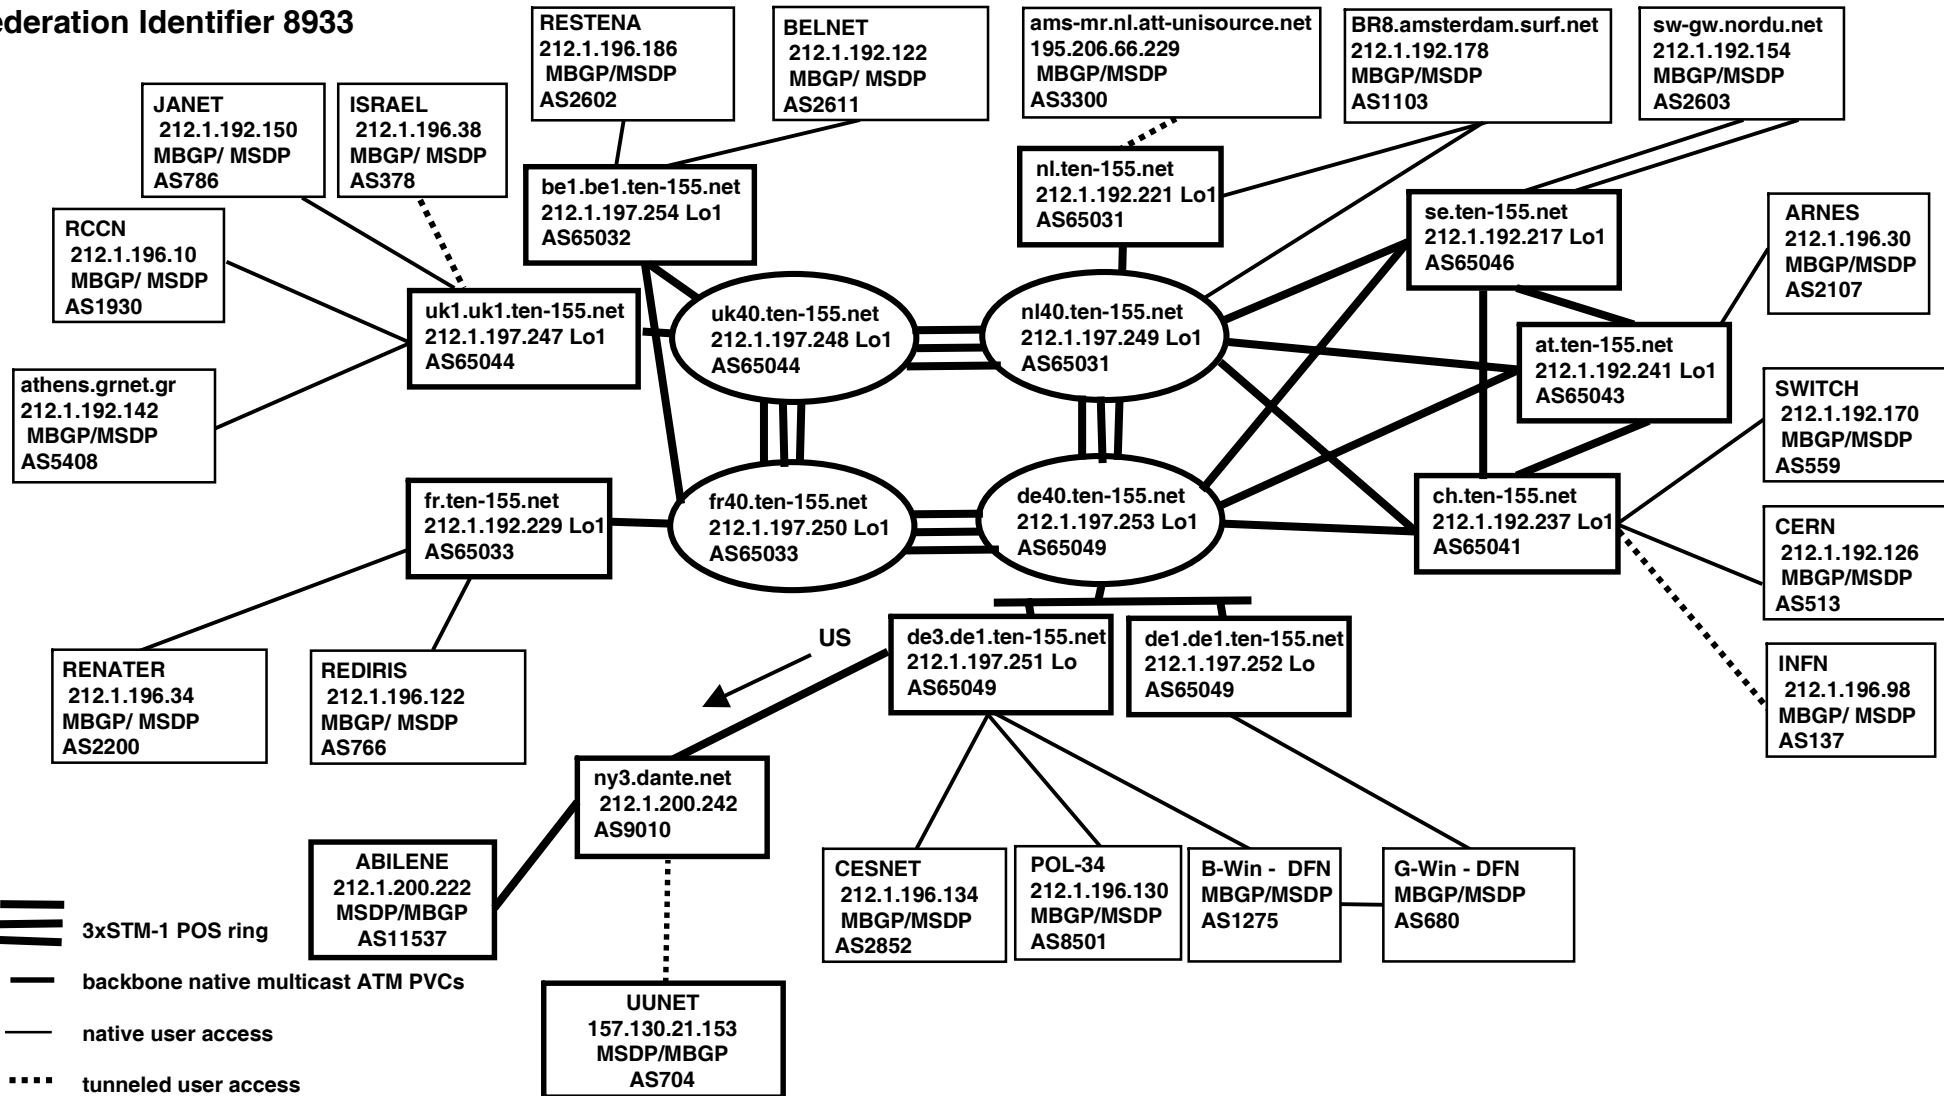

TEN-155 Multicast Topology

7th November 2000

Confederation Identifier 8933

mail questions: nep@dante.org.uk