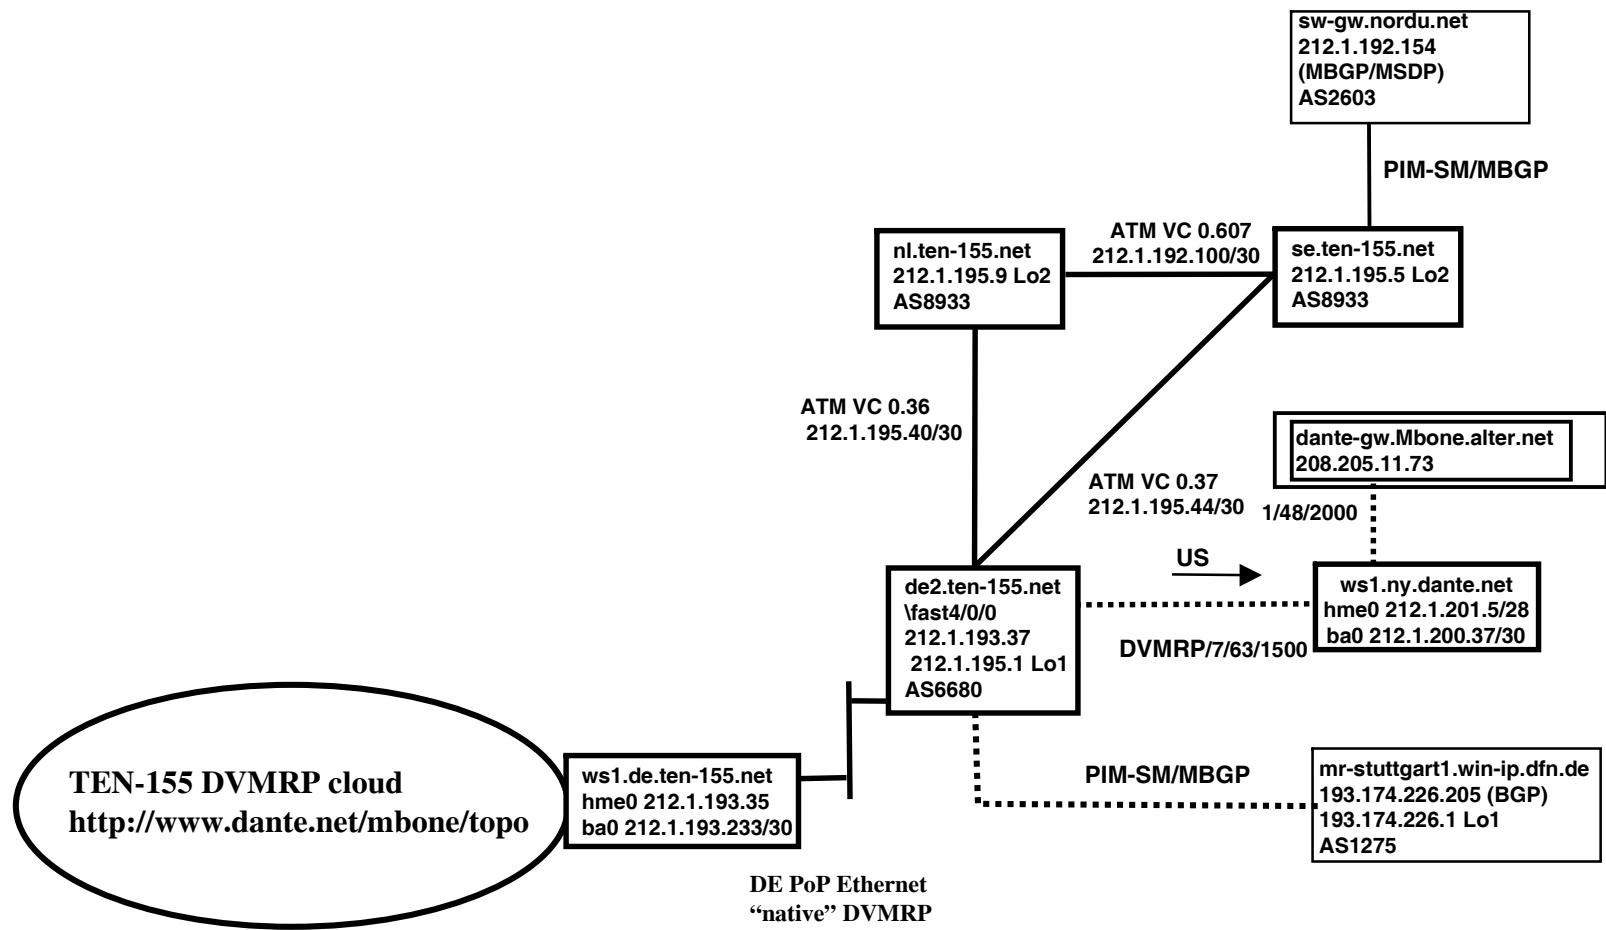

TEN-155 Multicast Topology

25. May 1999

- backbone native multicast ATM PVCs
- native user access
- tunneled user access

mail changes to: nep@dante.org.uk