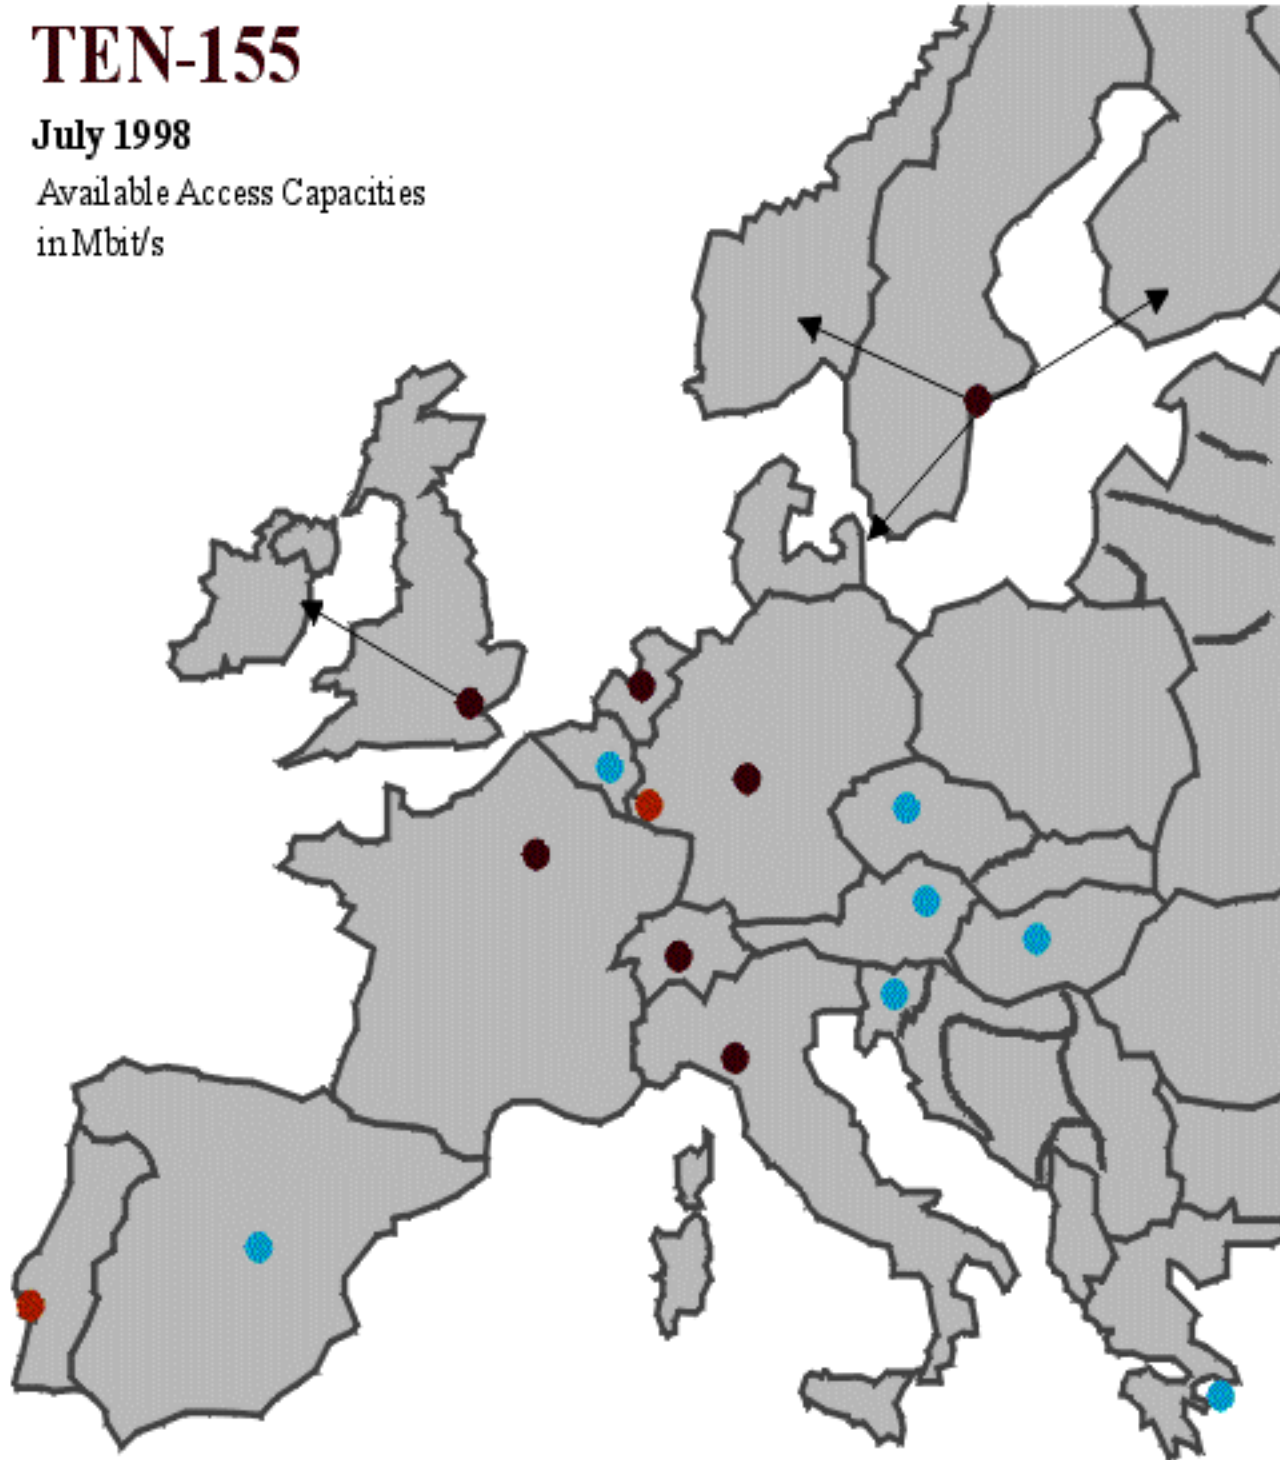

# TEN-155

July 1998

Available Access Capacities  
in Mbit/s

Available Access Capacity:

- 155 Mbps
- 34 /45 Mbps
- 10 Mbps