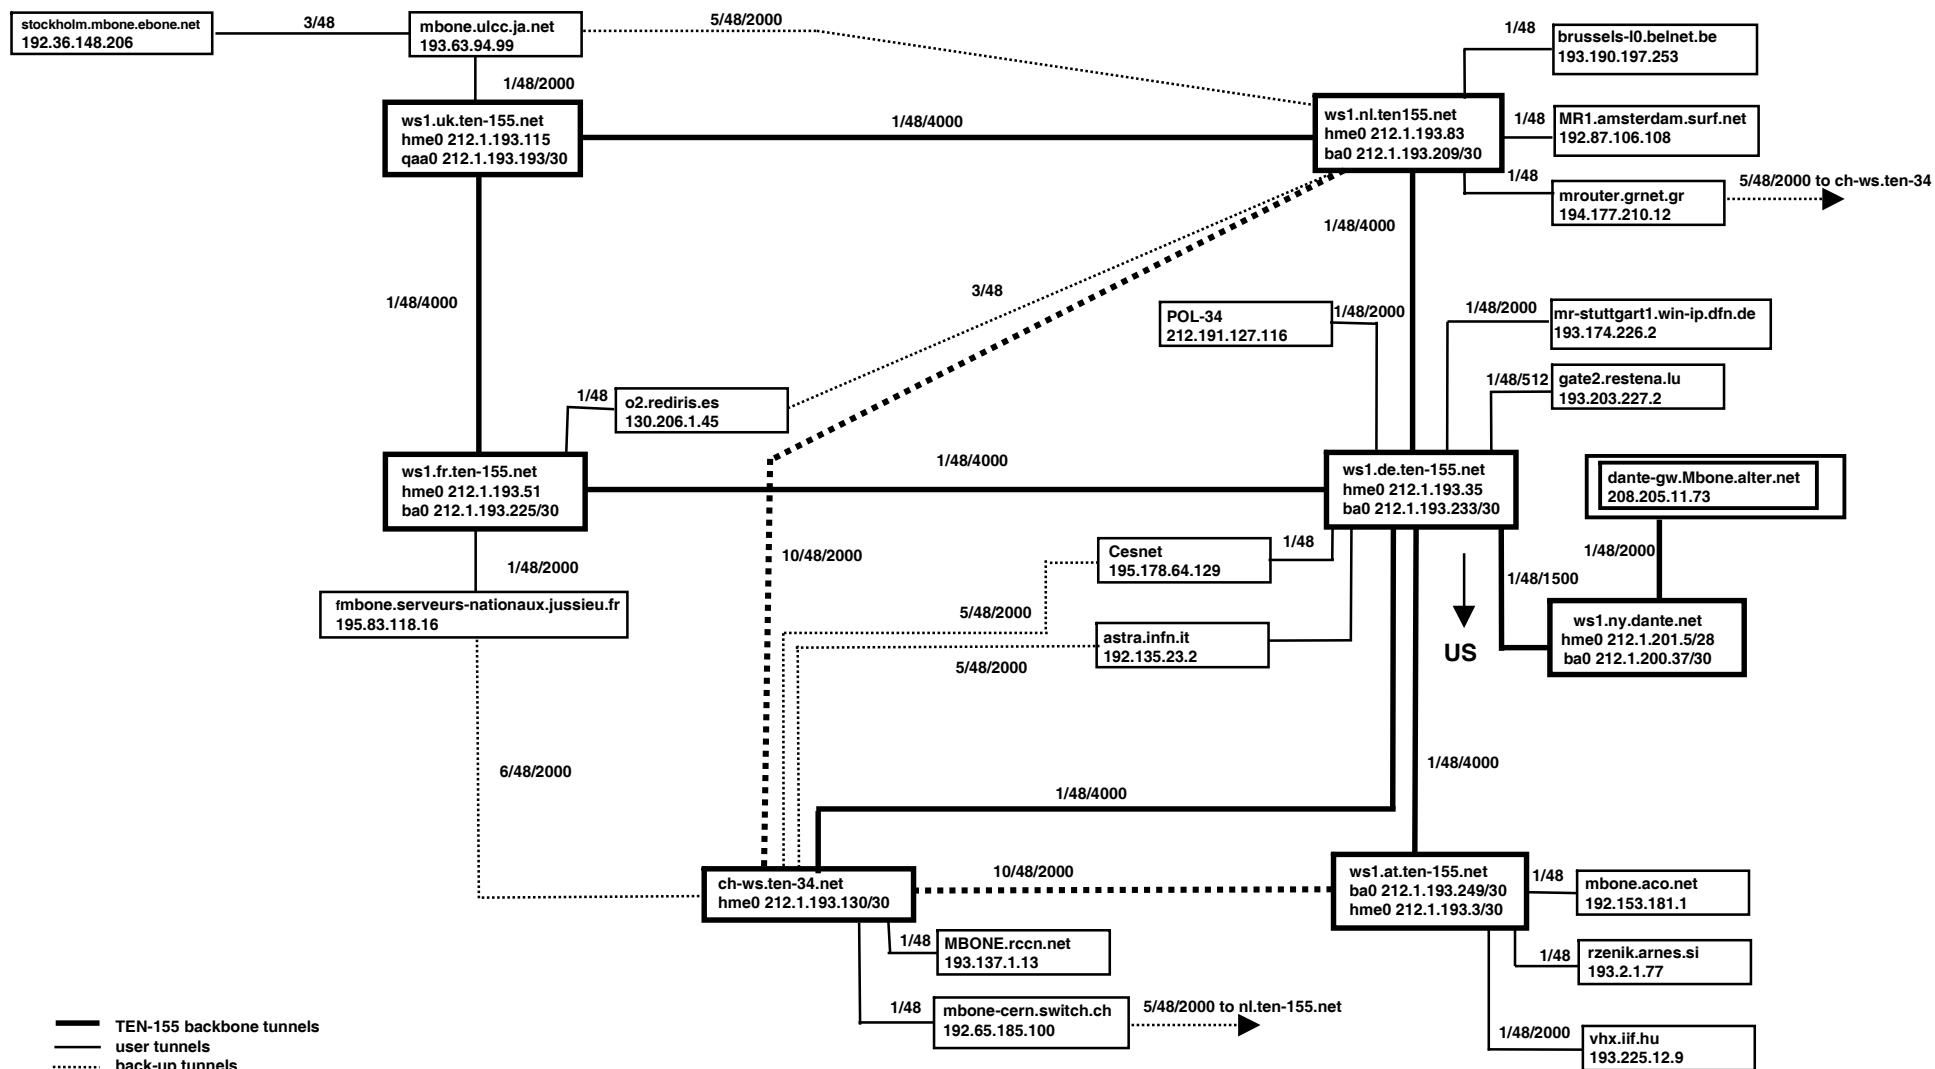

# TEN-155 MBONE Topology

15. April 1999

mail changes to: nep@dante.org.uk