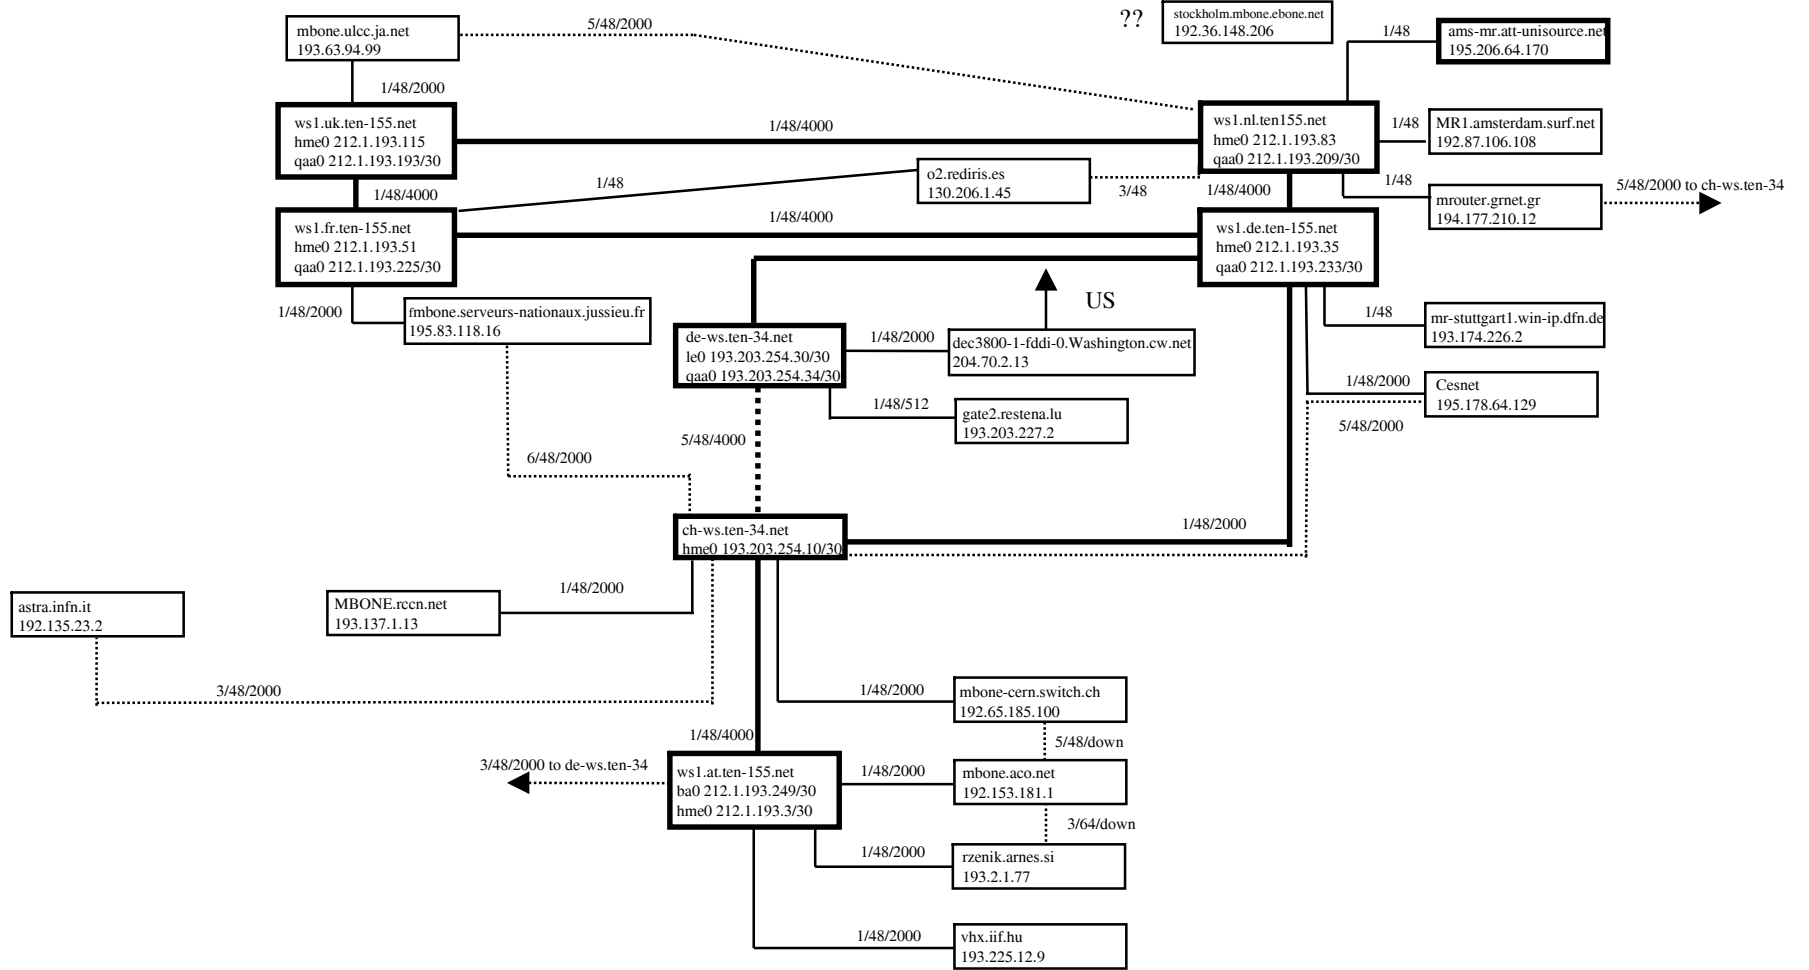

TEN-34/155 MBONE Topology

29. January 1999

- TEN-34/155 backbone tunnels
- user tunnels
- back-up tunnels