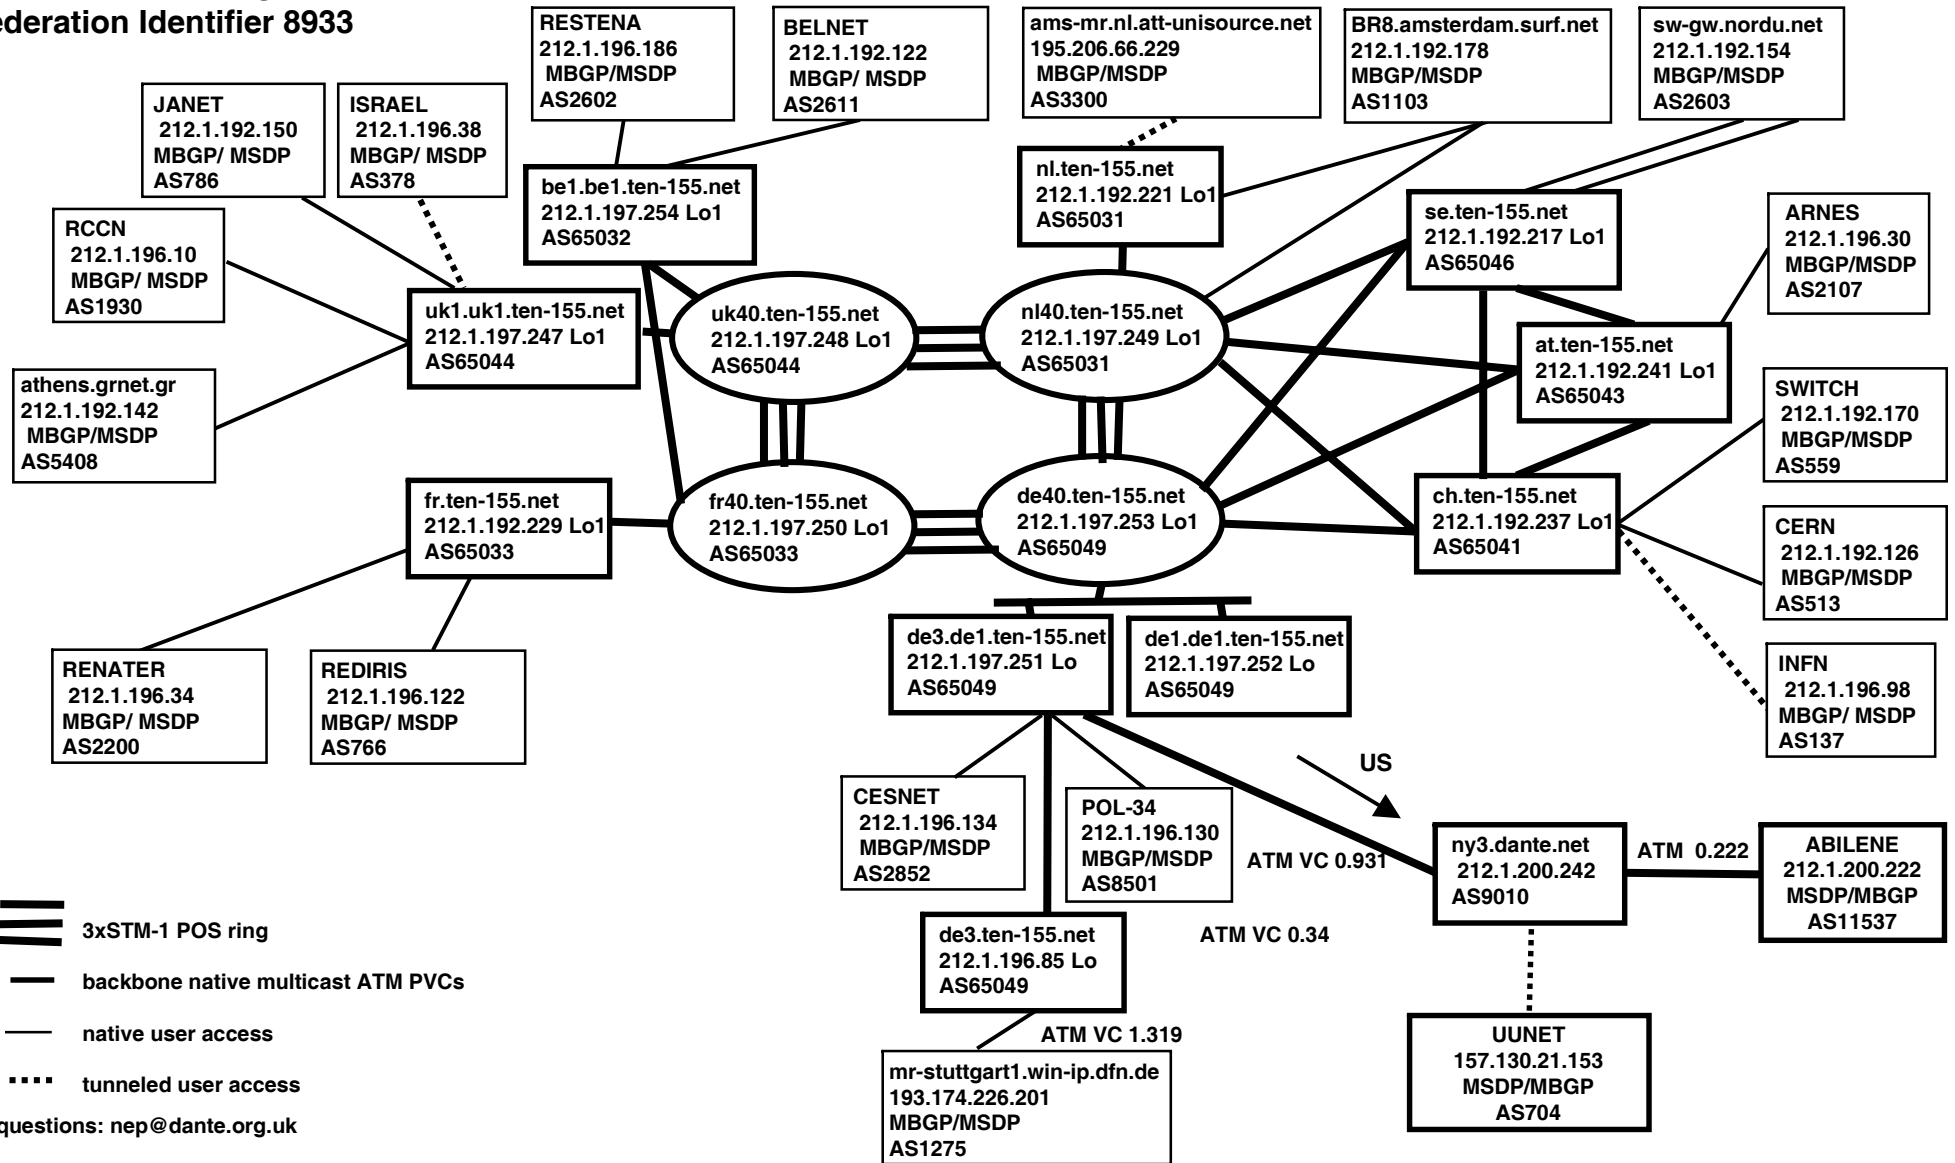

TEN-155 Multicast Topology

30th October 2000 - Migration status

Confederation Identifier 8933

mail questions: nep@dante.org.uk